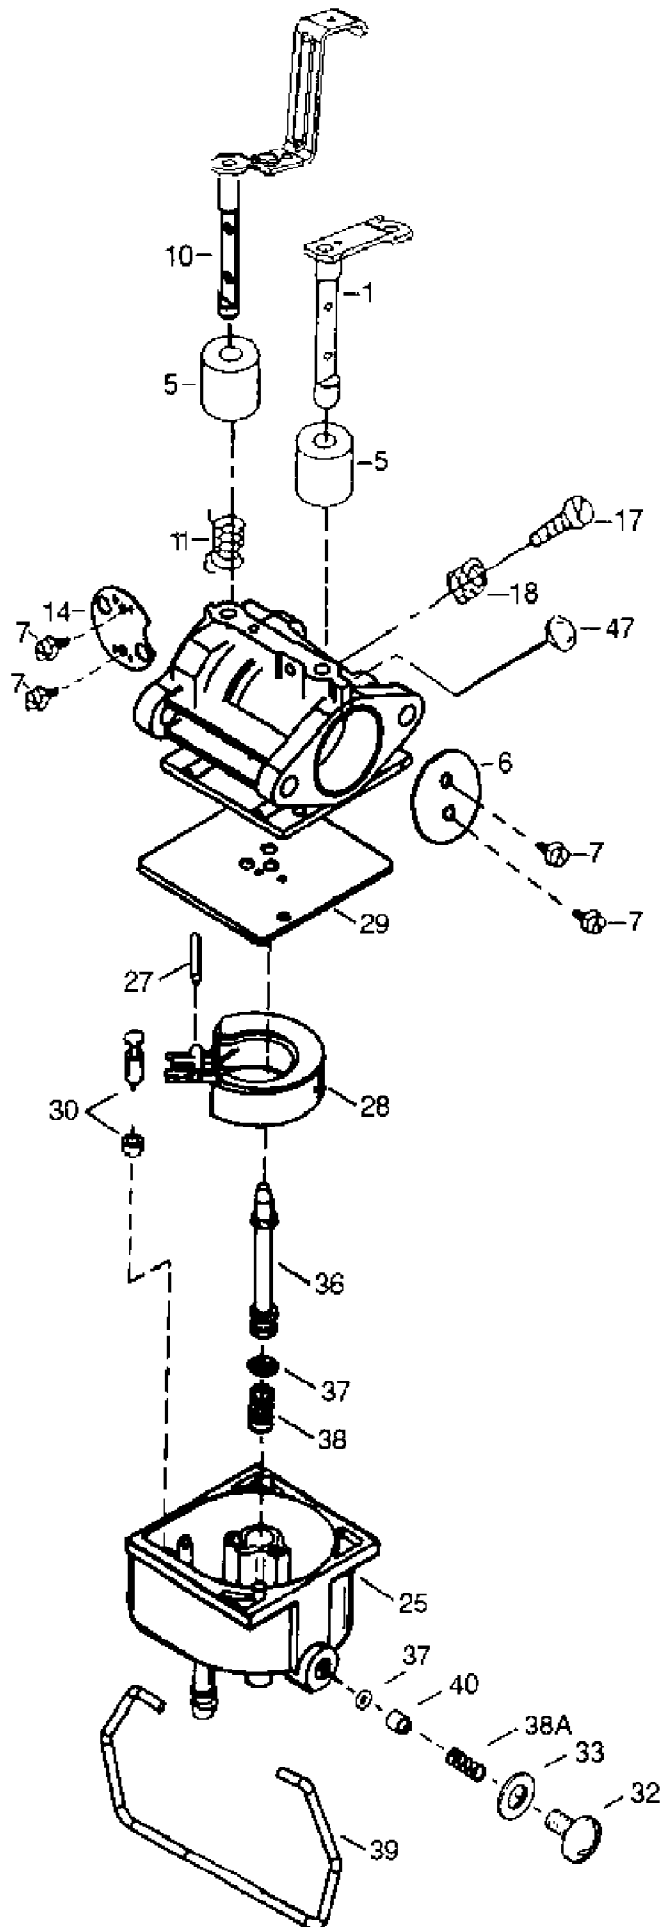

13A2791G790 LT-542H (2005)
Carburetor

13A2791G790 LT-542H (2005)
Carburetor

Page 2 of 29

Ref #	Part Number	Qty	S/P/F	Description
	TC-640221	1	/P	Carburetor Complete
1	TC-640216	1		Throttle Shaft & Lever Assembly
5	TC-640037	1		Dust Seal
6	TC-640038	1		Throttle Shutter
7	TC-650506	1		Throttle & Choke Shutter Screws
10	TC-640217	1		Choke Shaft & Lever Assembly
11	TC-632785	1		Choke Return Spring
14	TC-640177	1		Choke Shutter
17	TC-651025	1		Throttle Crack Screw/Idle Speed Screw
18	TC-630766	1		Tension Spring
25	TC-640220	1		Float Bowl Assembly
25A	TC-730649	1	/P	Float Bowl Repair Kit
27	TC-632544	1		Float Shaft
28	TC-632543	1	/P	Float
29	TC-640047	1	/P	Float Bowl to Body Gasket
30	TC-632709	1	/P	Inlet Needle & Seat
32	TC-640041	1		Bowl Drain Screw
33	TC-640042	1		Bowl Drain Washer
36	TC-640067	1		Main Nozzle Tube
37	TC-632547	1		O-ring
38	TC-632545	1	/P	Spring, Main Nozzle Tube
38A	TC-36918	1		Spring
39	TC-640218A	1		Float Bowl Retainer
40	TC-640219	1		Main Fuel Jet
47	TC-630748	1		Welch Plug, Idle Mixing Well