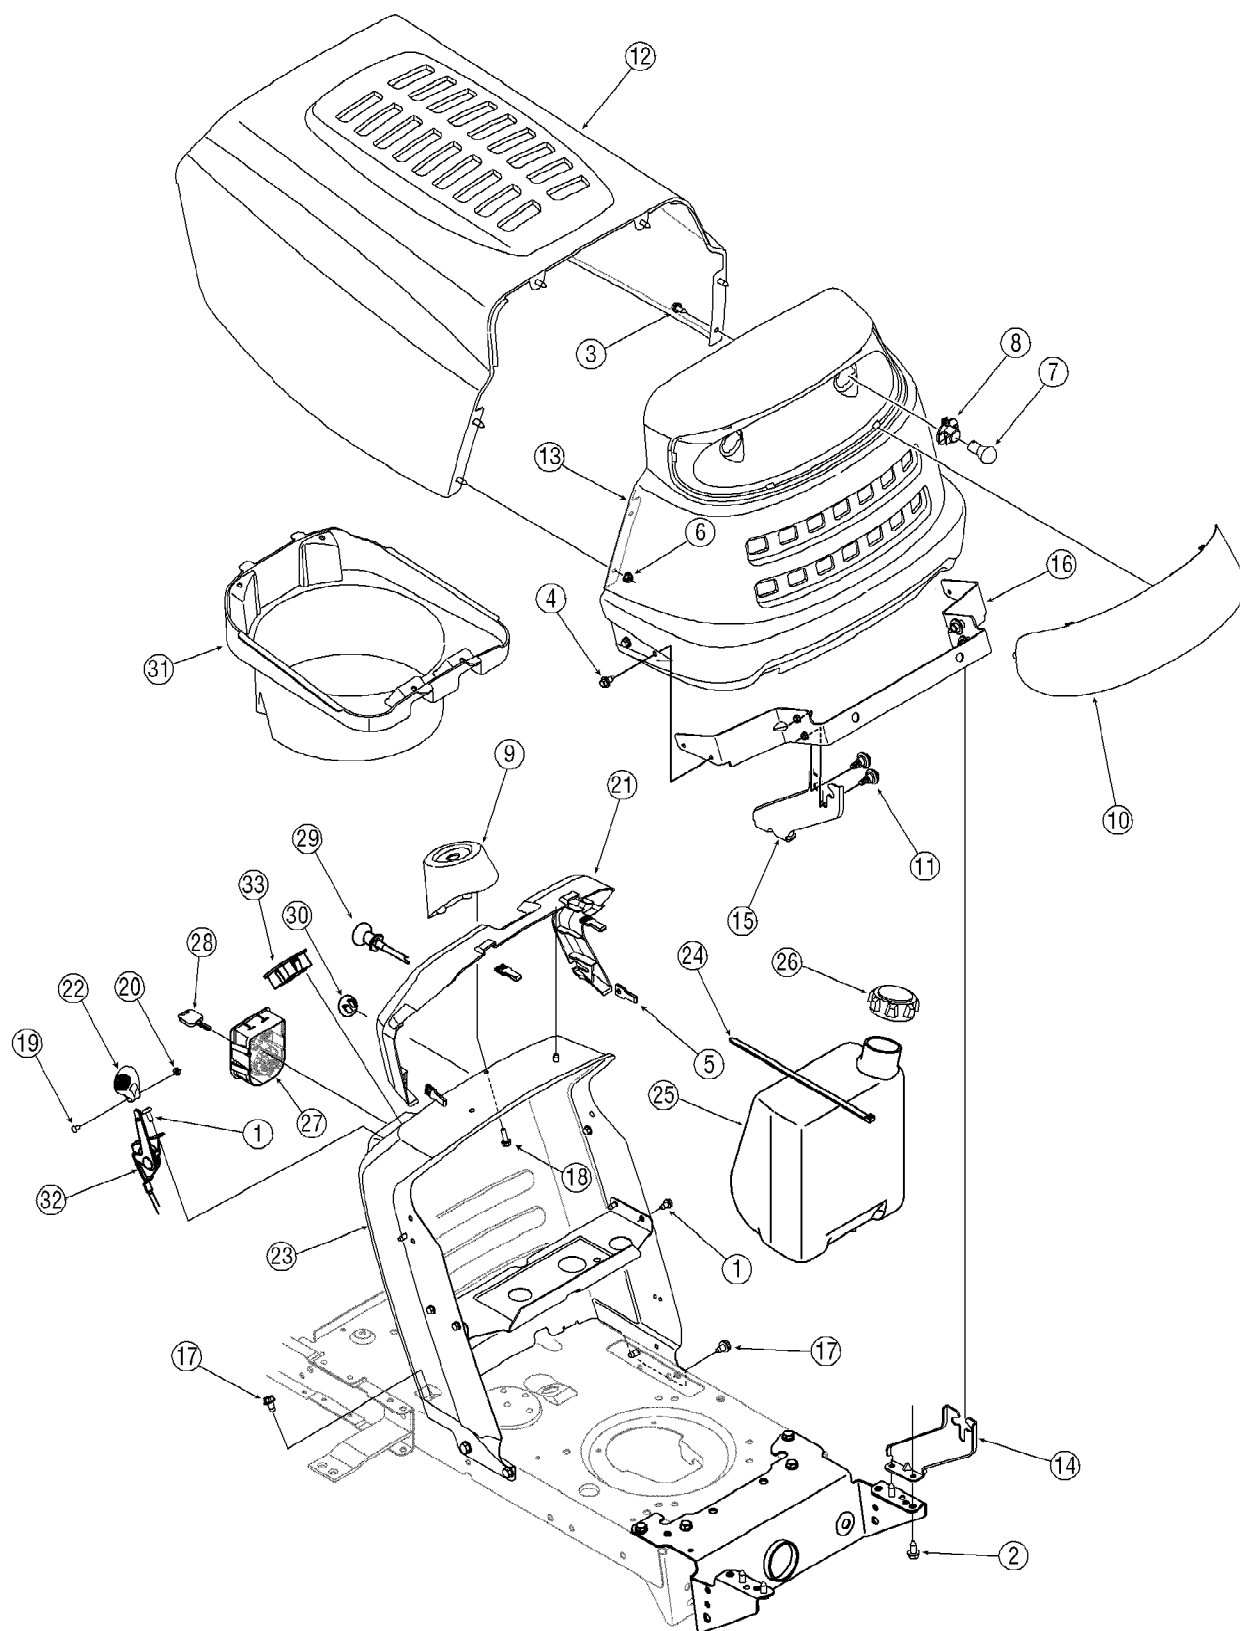

13A2791G790 LT-542H (2005)
Hood Assembly Style 1

Page 23 of 29

Ref #	Part Number	Qty	S/P/F	Description
1	710-0599	1	/P	Screw, 1/4-20, 0.500
2	710-0726	1	/P	Screw, 5/16-12, 0.750
3	710-0751	1	/P	Screw, 1/4-20, .620, Gr5
4	710-1652	1	/P	Screw, 1/4-20, .625
5	712-0185	1		Nut, 1/4-20, Speed U-type
6	712-04064	1	/P	Nut, Flange Lock, 1/4-20, GrF, Nylon
7	725-0963	1	S	Headlamp, 12V
8	725-1649	1	S	Headlamp Socket
9	731-04947	1	S	Collar, Dash
10	731-04949	1	S	Lens
11	738-04091	1	S	Screw, Shoulder, .43 x.29, 5/16-18
12	783-04551	1		Hood
13	783-04552	1		Grille
14	783-04577	1	S	Pivot Bracket, LH
15	783-04578	1	S	Pivot Bracket, RH
16	783-04621	1	S	Pivot Bracket, Grille
17	710-0607	1	/P	Screw, 5/16-18, 0.500
18	710-0895	1		Screw, 1/4-15, 0.750
19	710-3217	1	/P	Screw, Machine, #8-32, 0.375
20	712-0142	1	/P	Nut, Hex, #8-32, GrA
21	731-04945	1		Support, Steering
22	731-1857	1		Knob, Control
23	683-04189	1	S	Dash Assembly (Models w/o Ammeter)
23	683-04164	1		Dash Assembly (Models w/ Ammeter)
23	783-04584	1	S	Bracket Support, Gas Tank
24	726-0230	1	/P	Cable Tie, 34.75
25	751-0555B	1	/P	Fuel Tank, 1.5 gal.
26	751-0603	1	S	Fuel Tank Cap
27	725-04227	1	S	Module, Ignition Switch
28	725-1744	1	S	Key
29	746-1085A	1	S	Choke Control, 37.5"
30	731-1999	1		Plug
31	731-05147	1	S	Plenum (Single Cylinder Engine)
31	731-05165	1		Plenum (Twin Cylinder Engine)
32	746-1084	1	S	Throttle/Choke Control, 25" (Single Cylinder Engine)
32	746-1086	1	S	Throttle Control, 39" (Twin Cylinder Engine)
33	725-04156	1	S	Ammeter