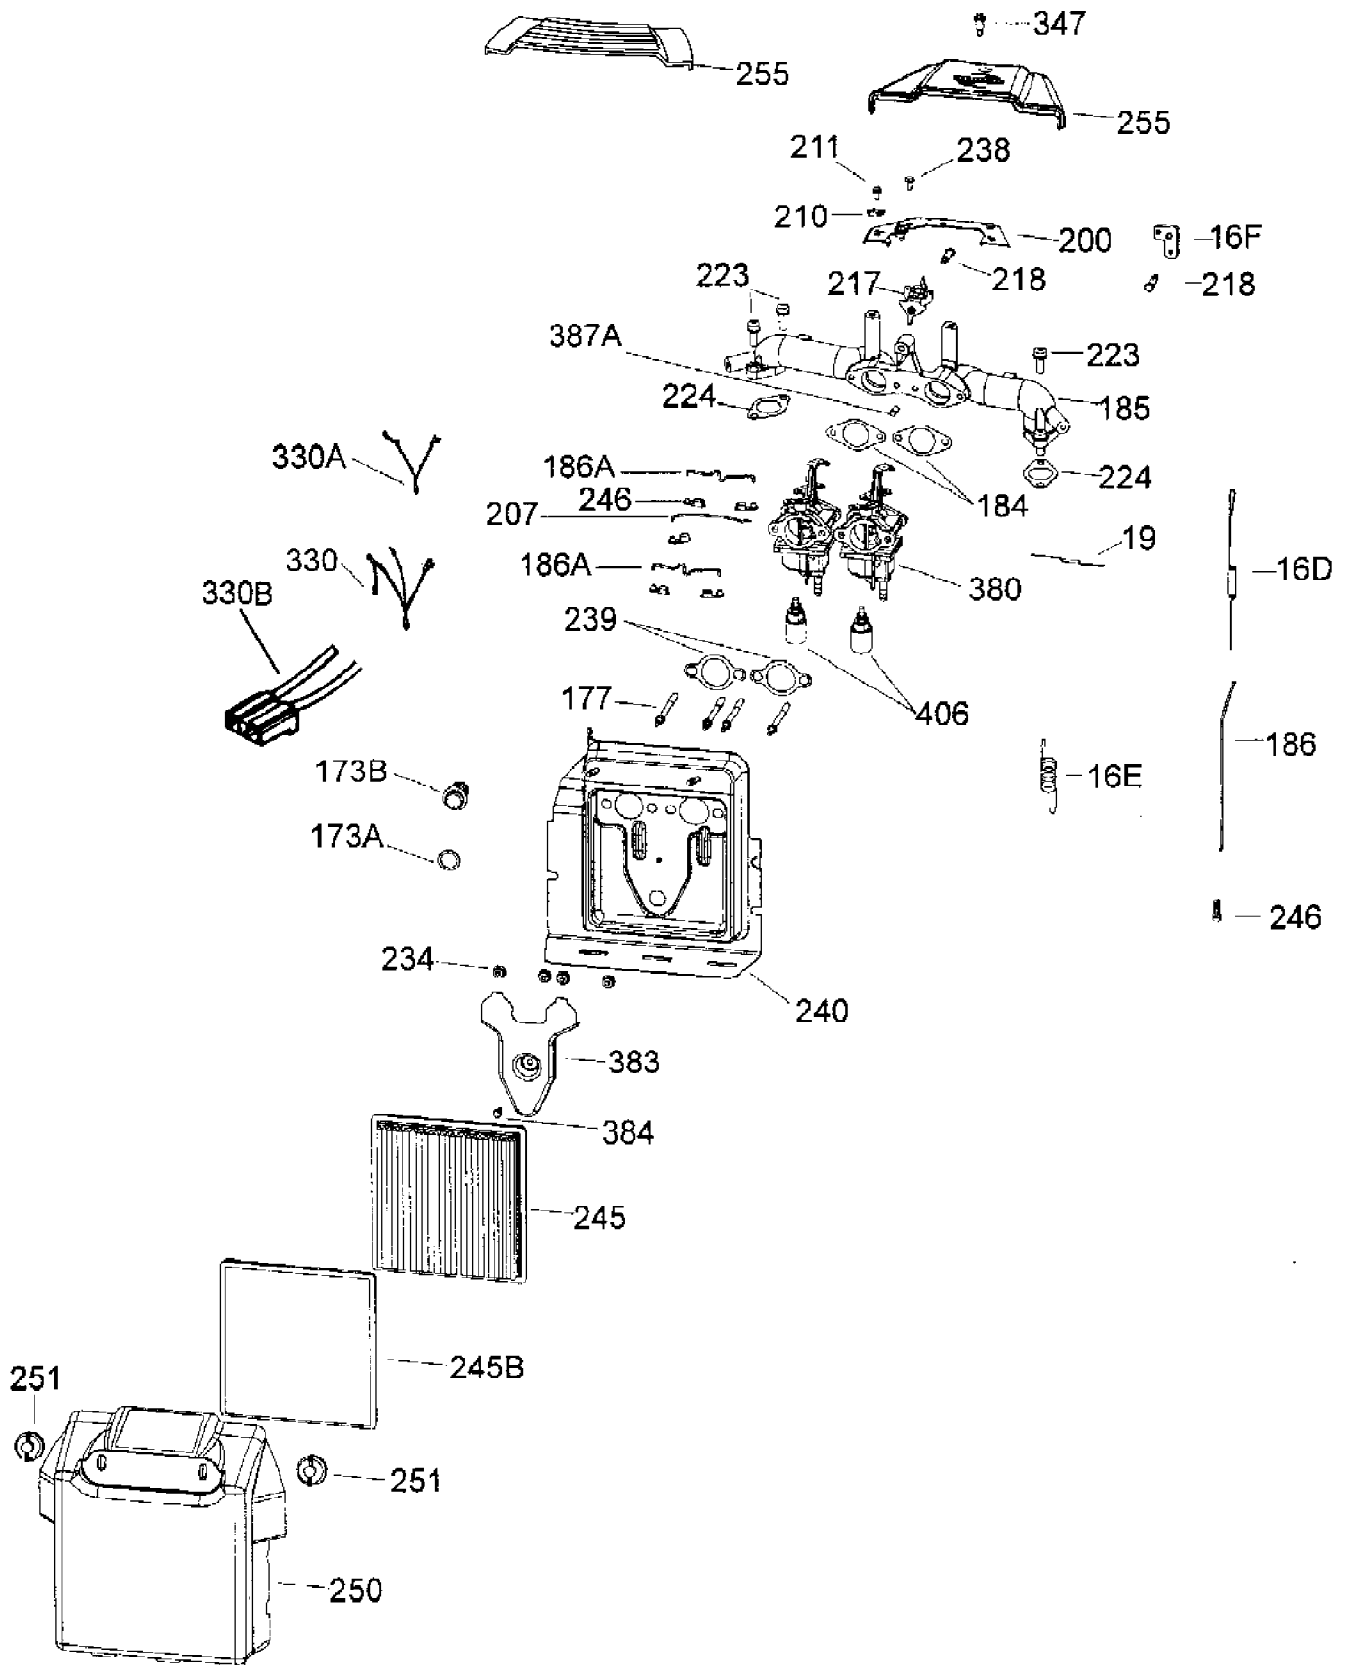

13A2791G790 LT-542H (2005)
Fuel and Air Assembly

Page 18 of 29

Ref #	Part Number	Qty	S/P/F	Description
2	TC-27652	2		Dowel Pin
11	TC-36302	1		Check Valve
11A	TC-36303	1		Breather Plate
11B	TC-650902	1		Screw, 10-32 x 7/16"
14	TC-37363	1		Washer
15	TC-37364	1		Governor Rod
15B	TC-650738	1		Screw, 1/4-20 x 1/2"
16	TC-37413	1		Governor Lever
16A	TC-37414	1		Governor Spring Bracket
16D	TC-37415	1		Governor Spring, Hi-speed
16E	TC-37417	1		Governor Idle Spring
16F	TC-37418	1		Bell Crank Lever
17C	TC-37429	1		Breather Tube Clamp
19	TC-37416	1		Throttle Spring
30	TC-37371	1	S	Crankshaft
35	TC-651069	1		Screw, Carriage 1/4-20 x 1-1/2"
37	TC-650456	1		Lock Nut, 1/4-20
38	TC-37365	1		Retaining Ring
40	TC-40040	1		Piston, Pin & Ring Set (Std.)
40	TC-40041	1		Piston, Pin & Ring Set (.010"OS)
41	TC-40038	1		Piston & Pin Ass'y. (Std.) (Incl. 43)
41	TC-40039	1		Piston & Pin Ass'y.(.010"OS)(Incl.43)
42	TC-40013	1		Ring Set (Std.)
42	TC-40014	1		Ring Set (.010"OS)
43	TC-27888	2		Piston Pin Retaining Ring
45	TC-37372	1		Connecting Rod Ass'y. (Incl. 46)
46	TC-651063	4		Connecting Rod Bolt
48	TC-37373	4		Valve Lifter
50	TC-37374	1	S	Camshaft (MCR)
52	TC-37305	1		Oil Pump Ass'y.
52A	TC-37382	1		Oil Pump Shaft
52B	TC-36333	1		O Ring
52C	TC-36334	1		Oil Pump Cover (Incl. 52B)
52D	TC-650888	3		Screw, T-30 1/4-20 x 43/64"
52E	TC-37383	1		Oil Pump Gear
52F	TC-37384	1		Oil Pump Gear Retaining Ring
60A	TC-650773	4		Screw, 1/4-20 x 1/2"
69	TC-37377	1	/P	Mounting Flange Gasket
70	TC-37378	1		Mounting Flange (Incl. 72,72A,75,80,381-387)
72	TC-31927	1		Oil Drain Plug, 3/18-18
72A	TC-28534	1		Oil Drain Plug, 3/8-18
72C	TC-37651	1		Oil Drain Valve
75	TC-36301	2	/P	Oil Seal (1 in Ref 1, 1 in Ref 70)
75A	TC-37369	1		Oil Seal (Governor Shaft)
80	TC-37379	1		Governor Shaft
81	TC-37381	1		Washer (Governor Shaft)
82	TC-37380	1		Governor Gear Ass'y.
83	TC-35322	1		Governor Spool
84	TC-29193	1		Retaining Ring
86	TC-651064	9		Screw, 5/16-18 x 1-15/32"
89	TC-650592	1		Flywheel Key
90	TC-611243	1		Flywheel (Incl. 91 & 91A)
91	TC-611241A	1		Flywheel (Incl. 91 & 91A)