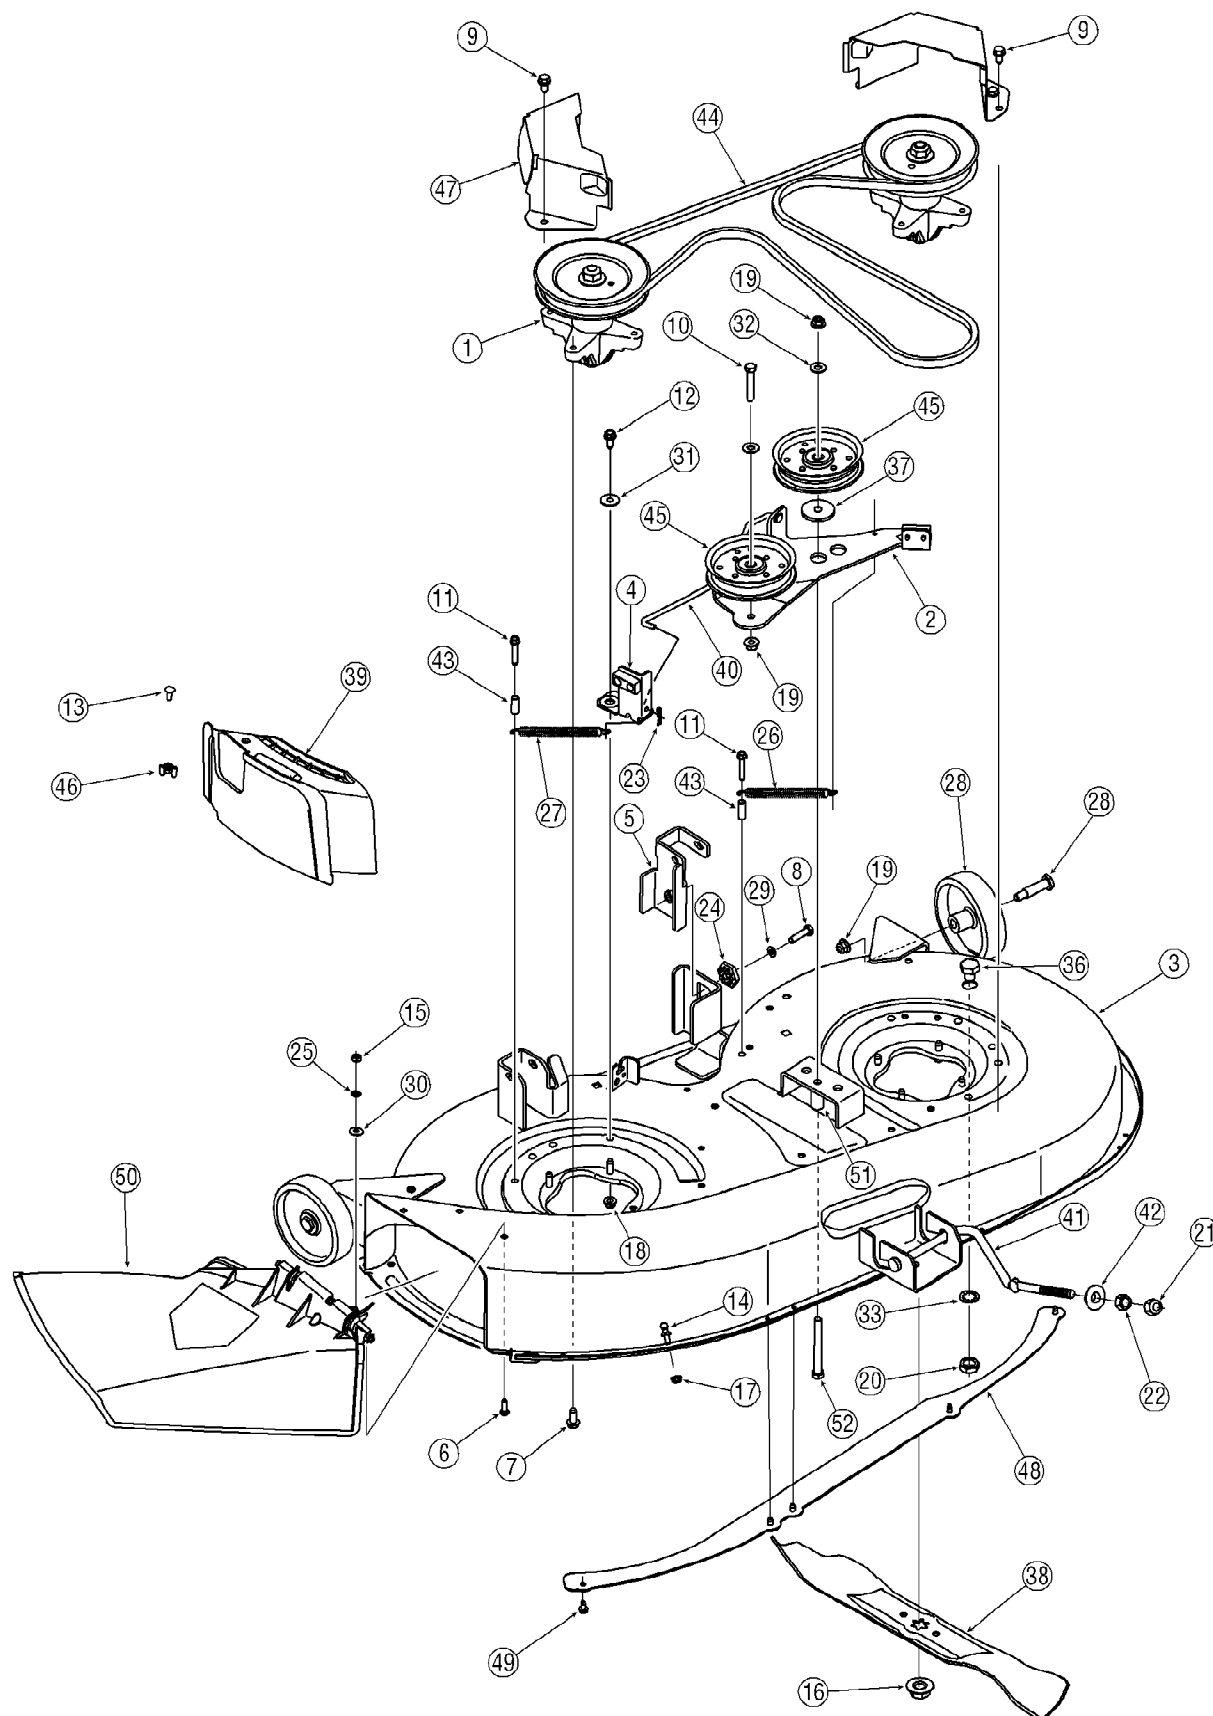

13A2791G790 LT-542H (2005)  
Deck Assembly 42 inch

Page 4 of 29

Ref #	Part Number	Qty	S/P/F	Description
1	618-0624	1	S	Spindle Assembly, Pul, 6.23" Dia
2	683-04138	1	S	Brake Assembly, Deck
3	683-04162	1	S	Deck Shell, 42" (w/ Wheel Brackets)
3	683-04165	1	S	Deck Shell, 42" (w/o Wheel Brackets)
4	683-04167	1	S	Brake Assembly, Deck
5	683-0254B	1	/P	Bracket Assembly, Deck, Hanger LH
6	710-3015	1	/P	Screw, 1/4-20, .750, Gr5
7	710-0650	1	/P	Screw, 5/16-18, 0.875
8	710-0817	1		Screw, 5/16-18, 1.250
9	710-0726	1	/P	Screw, 5/16-12, 0.750
10	710-3144	1	/P	Screw, 3/8-16, 2.00, Gr5
11	710-0778	1	/P	Screw, 1/4-20, 1.500
12	710-3008	1	/P	Screw, 5/16-18, .75, Gr5
13	710-0134	1	/P	Carriage Screw, , 1/4-20 x .62
14	711-04069	1	S	Pin, Grasscatcher, 1/4-20
15	712-3006	1	/P	Nut, Hex, 1/4-20, Gr5
16	712-0417A	1	/P	Nut, Flange, 5/8-18
17	712-04064	1	/P	Nut, Flange Lock, 1/4-20, GrF, Nylon
18	712-04063	1	/P	Nut, Flange Lock, 5/16-18, GrF, Nylon
19	712-04065	1	/P	Nut, Flange Lock, 3/8-16, GrF, Nylon
20	712-0641	1	S	Nut, Hex, M16-1.5
21	712-3083	1	/P	Nut, Hex Lock, 1/2-13, Gr8, Nylon
22	712-0206	1	S	Nut, Hex, 1/2-13, Gr5
23	714-0104	1	S	Pin, Cot, .072 Dia. x 1.13
24	717-04074	1	S	Gear, Deck Adjustment
25	726-0233	1	/P	Nut, Push, .25 ID x .50 OD
26	732-0308A	1	/P	Spring, Extension, .50 Dia. x 6.37
27	732-04287	1		Spring, Extension, .50 Dia. x 6.375
28	734-0973	1	/P	Wheel, Deck 5.0 x 1.38
29	736-0119	1	S	Washer, Lock, 5/16
30	736-0270	1	/P	Washer, Bell, .265 x .75 x .062
31	736-0289	1	S	Bushing, Shoulder, .320 ID x .135
32	736-0267	1	S	Washer, Flat, .385 x .87 x .06
33	736-0225	1	/P	Washer, Lock, 5/8, Internal Tooth
34	736-0187	1	/P	Washer, Flat, .64 x 1.24 x .06
35	738-0373	1	S	Screw, Shoulder, .498 x 1.53, 3/8-16
36	738-04146	1		Plug, Screw, M16 x 1.5
37	738-04162A	1	/P	Spacer, Shoulder, .8540 x .190
38	742-0616A	1	S	Blade, 21.23", Star 3-in-1
39	731-2363	1	/P	Mulch Plug
40	747-04379	1	S	Control Rod, Brake
41	747-04269A	1	/P	Deck Rod, Front Adjustable
42	748-04069	1		Pivot Cup, Deck Lift
43	750-0566A	1	/P	Spacer, .260 x .372 x 1.030
44	754-04060B	1	S	Belt, V-Type
45	756-04129	1	S	Idler Pulley, 4.25" Dia.
46	712-3087	1	/P	Wing Nut, 1/4-20
47	783-04327	1		Cover, Belt, 6.00 Dia.
48	783-1146A	1	S	Deck Skirt
49	710-0599	1	/P	Screw, 1/4-20, .500
50	731-1032B	1	S	Chute Assembly, Discharge
51	750-04446	1		Spacer, 1.46"
52	710-3085	1	/P	Screw, 5/16-18, 3.50, Gr5