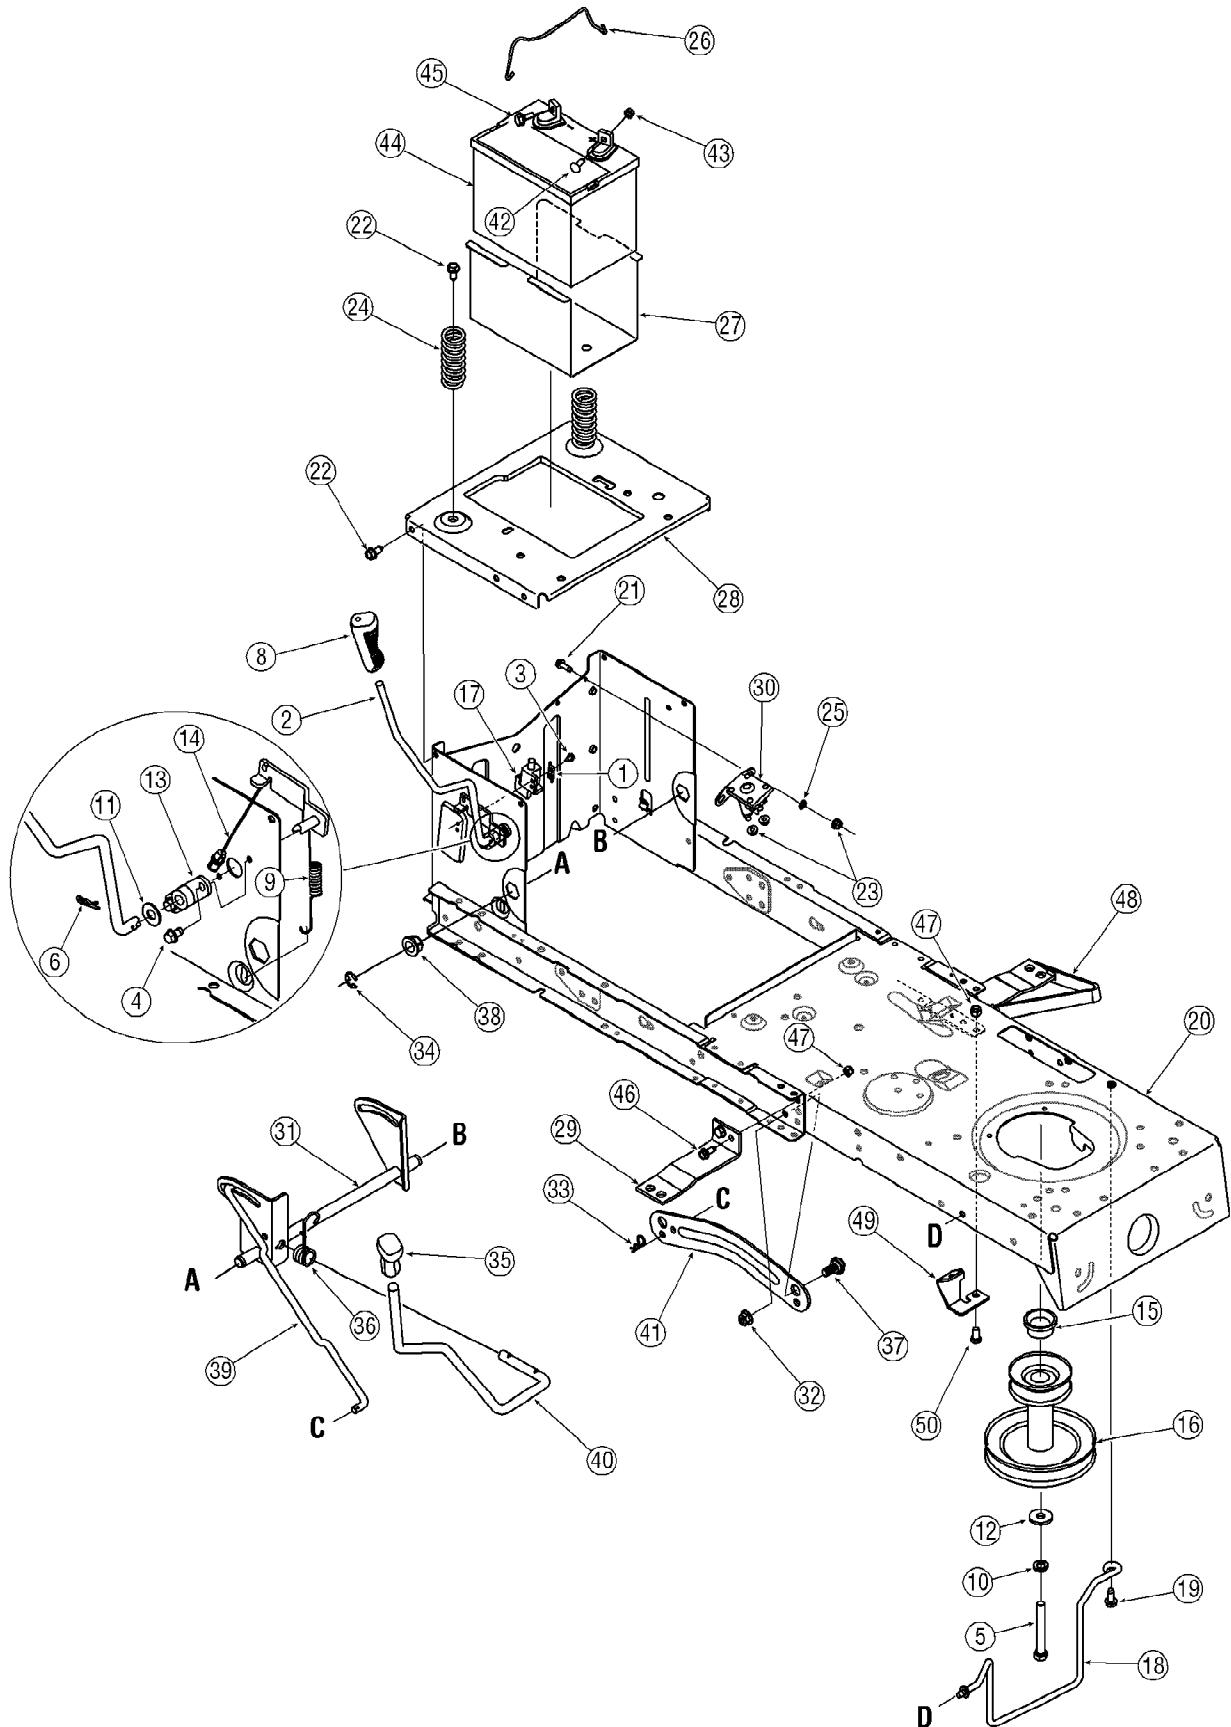

13A2791G790 LT-542H (2005)
PTO and Controls

Page 25 of 29

Ref #	Part Number	Qty	S/P/F	Description
1	17962	1		Plate, Switch
2	647-04040	1		Handle Asswmbly, PTO
3	710-0224	1	S	Screw, #10-16, 0.500
4	710-0599	1	/P	Screw, 1/4-20, 0.500
5	710-3157A	1	/P	Screw, 7/16-20, 3.25, Gr5
6	714-0104	1	S	Pin, Cotter, .072 Dia. x 1.13
7	714-0145	1	S	Pin, Click, .092 x 1.64
8	720-04049	1	S	Grip, Handle, 3/8
9	732-04276	1	S	Spring, Extension
10	736-0171	1	S	Washer, Lock, 7/16
11	736-0300	1	S	Washer, Flat, .406 x .875 x .059
12	736-0322	1	/P	Washer, Flat, .450 x 1.250 x .164
13	741-04119	1	S	Bearing, PTO
14	746-04173A	1	S	Cable, Deck Engagement
15	750-0956	1		Spacer, 1.010 x 1.400 x .825
16	756-04067A	1	S	Engine Pulley, 3.56 x 6.12 Dia.
17	725-04039	1	S	Switch, Interlock
18	747-04332	1	S	Rod, Belt Keeper (38-inch Deck)
18	747-04307	1	S	Rod, Belt Keeper (42-inch Deck)
19	710-1260A	1	/P	Screw, 5/16-18, .750
20	683-04163	1		Frame Assembly
21	710-0642	1	/P	Screw, 1/4-20, 0.750
22	710-0604A	1	/P	Screw, 5/16-18, 0.625
23	712-04064	1	/P	Nut, Flange Lock, 1/4-20, GrF, Nylon
24	732-04035	1		Spring, Compression, 1.28 OD x 3.125
25	736-0222	1	S	Washer, Lock, 1/4
26	747-04385	1	S	Hold Down Rod, Battery
27	783-0349	1		Tray, Battery
28	783-04548	1	S	Seat Bracket, Frame
29	783-04637	1	S	RH Bracket, Runing Board
30	725-1426A	1	S	Solenoid
31	683-04155	1	S	Shaft Assembly, Lift
32	712-04065	1	/P	Nut, Flange Lock, 3/8-16, GrF, Nylon
33	714-04023	1	S	Pin, Cotter, .080 x 1.5625 Internal
34	716-0106A	1		Ring, E-Type, .625 Dia.
35	720-0311	1		Grip, Handle, 1/2
36	732-04225	1		Spring, Torsion
37	738-04130	1		Screw, Shoulder, .625 x .175, 3/8-16
38	741-0225	1	S	Bearing, Hex Flange
39	747-04272	1		Rod, Lift
40	747-04282	1		Deck Handle, Lift
41	783-04494	1		RH Lift Arm, Deck
41	783-04711	1		LH Lift Arm, Deck
42	710-0703	1	/P	Screw, Carriage, 1/4-20, .75, Gr5
43	712-0271	1	/P	Nut, Sems, 1/4-20
44	725-1737A	1	S	Battery, 190 CCA (Single Cylinder Engine)
44	725-1706A	1	S	Battery, 270 CCA (Twin Cylinder Engine)
45	738-1132	1		Screw, Shoulder, .250 x .150, 1/4-20
46	710-1260A	1	/P	Screw, 5/16-18, 0.750
47	712-0429	1	S	Nut, Hex Lock, 5/16-18, Nylon
48	683-04195	1		LH Bracket, Runing Board
49	783-04753	1		Support Bracket, Frame
50	710-3025	1	/P	Screw, 5/16-18, 0.625, Gr5