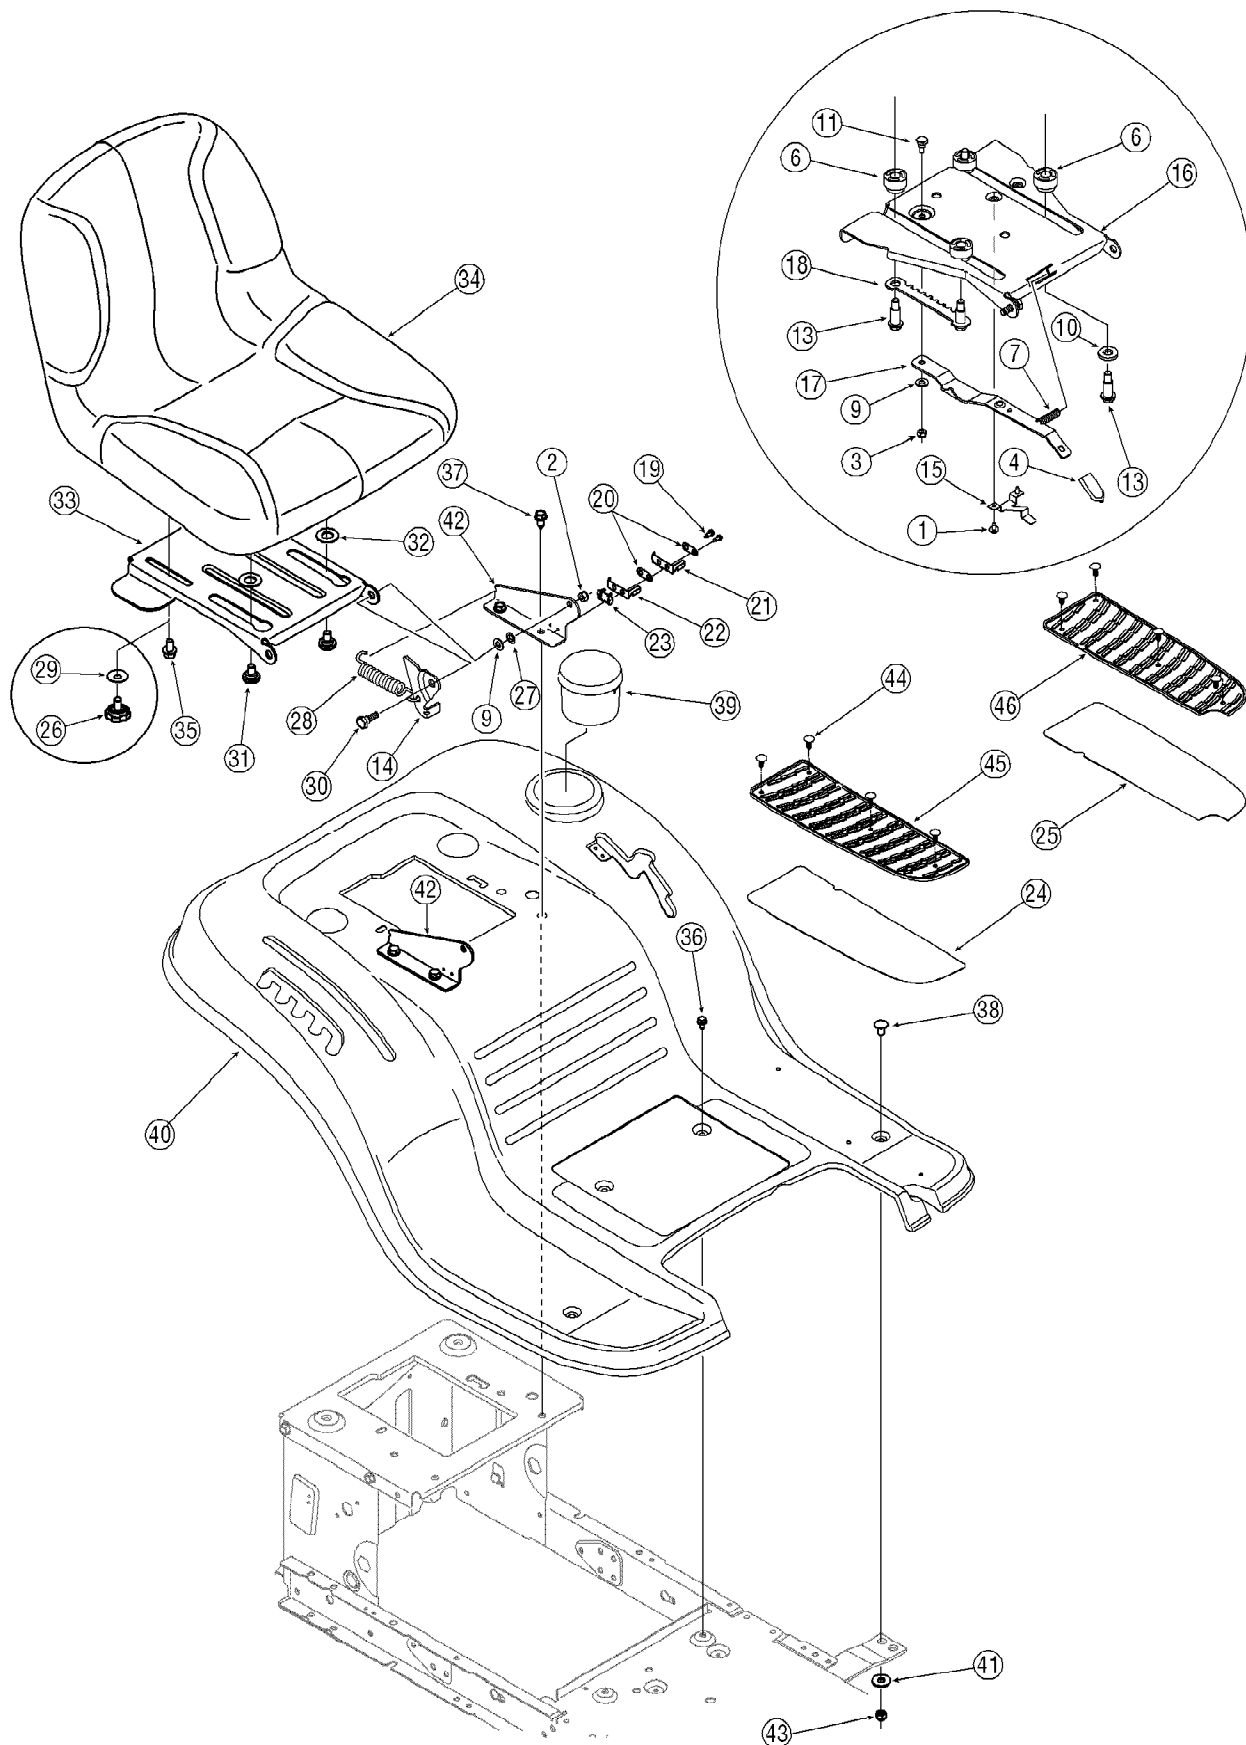

13A2791G790 LT-542H (2005)
Fender and Seat Assembly

Page 16 of 29

Ref #	Part Number	Qty	S/P/F	Description
1	710-1268	1	/P	Screw, #10-16, .375
2	712-04063	1	/P	Nut, Flange Lock, 5/16-18, GrF, Nylon
3	712-3027	1	S	Nut, Flange Lock, 1/4-20
4	720-0309A	1	/P	Seat Adjuster Grip
5	726-0201	1		Nut, Speed, .3125 ID
6	731-04074	1		Spacer
7	732-0499	1		Compression Spring, .41 x 1.5
8	732-1184	1	/P	Spring, Extension, .84 Dia. x 4.6
9	736-0275	1	S	Wash, Flat, .344 x .688 x .065
10	736-3019	1		Wash, Flat, .531x 1.062 x .134
11	738-0137A	1	S	Screw, Shoulder, .340 x .285, 1/4-20
12	738-0296	1	S	Screw, Shoulder, .437 x .268, 5/16-18
13	738-0966	1	S	Screw, Shoulder, .50 x .925, 3/8-16
14	683-04193	1		Seat Bracket, Lift
15	783-0611	1		Seat Stop
16	783-0738B	1	S	Seat Pivot Bracket
17	783-0739A	1	S	Seat Adjustment Lever
18	783-0753	1		Seat Adjustment Selector
19	710-0227	1	/P	Screw, #8-18 x .50
20	726-0279	1		Plate, Insulator
21	725-1303	1	S	Spring Switch, Inner
22	725-1439	1		Spring Switch, Outer
23	726-0278	1		Plate, Insulator Boss
24	723-04025	1		Foot Pad, Abrasive, RH
25	723-04026	1		Foot Pad, Abrasive, LH
26	720-04009	1	S	Knob, 3/8-16, .625
27	726-0201	1		Nut, Speed, .3125 Id
28	732-1184	1	/P	Spring, Extension, .84 Dia x 4.6 .
29	736-0101	1	S	Washer, Flat, .406 x 1.00 x .030
30	738-0296	1	S	Screw, Shoulder, .437 x .268, 5/16-18
31	738-04012	1	S	Screw, Shoulder, .625 x .175, 3/8-16
32	736-0335	1	S	Washer. Thrust, .635 x 1.26 x .06
33	783-04081A	1		Pivot Bracket, Seat
34	757-04021A	1	S	Seat, Low Back
34	757-04020A	1	S	Seat, Medium Back
35	710-0870	1	/P	Screw, 3/8-16, .625
36	710-0599	1	/P	Screw, 1/4-20, 0.500
37	710-0726	1	/P	Screw, 5/16-12, 0.750
38	710-0134	1	/P	Screw, Carriage, 1/4-20, .62 Gr2
39	731-04591A	1	/P	Cup Holder
40	783-04593	1		Fender, Hydro
41	736-0173	1	/P	Washer, Flat, .28 x .74 x .063
42	783-1489A	1	/P	Mounting Bracket, Seat
43	712-04064	1	/P	Nut, Flange Lock, 1/4-20, GrF, Nylon
44	726-3046	1	/P	Clip, Ratchet, .250 Dia
45	735-04048	1		Foot Pad, RH
46	735-04047	1		Foot Pad, LH