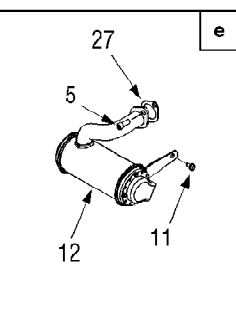

13A2791G790 LT-542H (2005)
Engine Accessories

Page 9 of 29

Ref #	Part Number	Qty	S/P/F	Description
1	710-0148	1	/P	Screw, #8-32, .375
2	710-0896	1	/P	Self-tapping Screw, 1/4-14, .625
3	710-0726	1	/P	Self-tapping Screw, 5/16-12, .75
4	710-1237	1		Screw, #10-32, .625
5	710-1314A	1	/P	Socket Cap Screw, 5/16-18, .625
6	710-1315	1	/P	Self-tapping Screw, 3/8-16, 1.25
7	751-0813A	1	/P	LH Exhaust Pipe
8	721-0460	1		Exhaust Gasket
9	725-0157	1	/P	Cable Tie, 7.4"
10	726-0205	1	/P	Hose Clamp, .490
11	710-0599	1	/P	Screw, 1/4-20, 0.500
12	751-10111	1		Muffler, Exhaust
13	751-0814A	1	/P	RH Exhaust Pipe
14	751B221535	1	/P	Casing Clamp
15	751-0535	1		Fuel Line Hose
16	751-0564A	1	S	Muffler Deflector
17	751-0616A	1	S	Muffler, Twin Inlet
18	751-0650B	1	/P	RH Exhaust Pipe
19	751-0651B	1	/P	LH Exhaust Pipe
20	751-3140	1	S	Oil Drain Valve
21	751-3141	1	S	Oil Drain Hose
22	751-3142	1		Oil Drain Cap
23	783-0615D	1	S	Muffler Heat Shield
24	783-0625C	1	/P	Engine Heat Shield
25	731-1682A	1	/P	Oil Drain Sleeve
26	751-0617A	1	S	Muffer, Single Inlet
27	721-0208	1	S	Exhaust Gasket
28	737-0143	1	S	Oil Drain Cap, 3/8-18
29	737-0199	1	S	Oil Drain Pipe, 3/8-16, 2.0
30	751B213146	1	/P	Casing Clamp
31	751-0619B	1	S	Exhaust Pipe
32	710-0227	1	/P	Screw, #8-18 x .50
33	710-3029	1	/P	Hex Screw, 7/16-20, 1.25
34	711-1044	1	S	Belt Keeper Pin, 5/16, 4.75
35	751-0622	1	S	Exhaust Pipe
36	712-0271	1	/P	Hex Sems Nut, 1/4-20
37	721-0348	1		Exhaust Gasket
38	751-0620	1	S	Exhaust Pipe