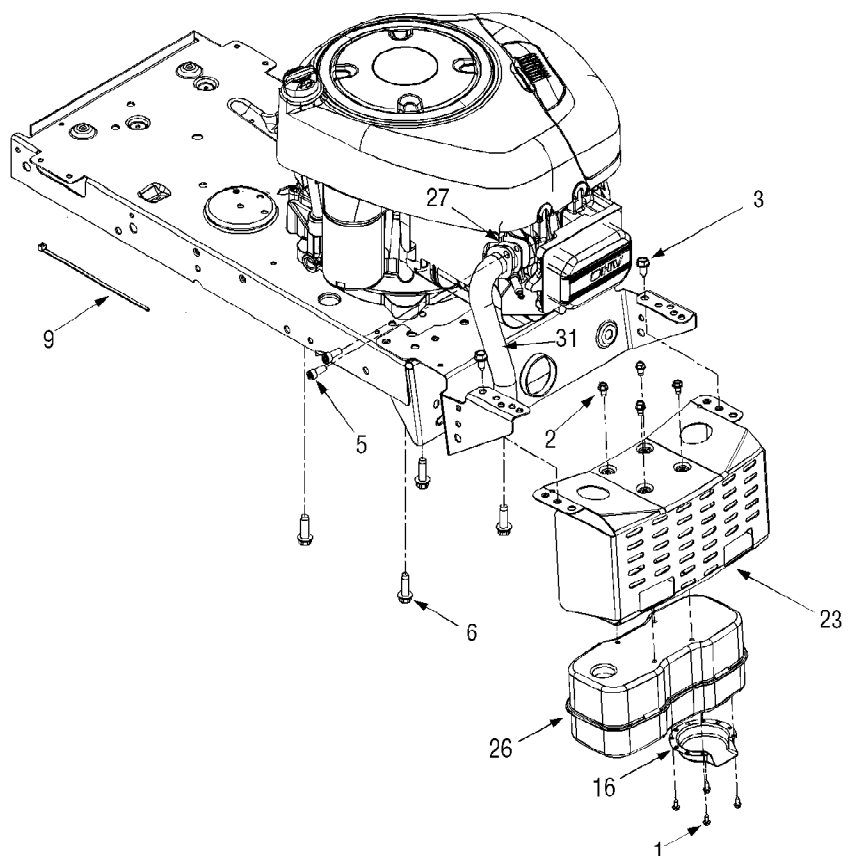

13A2791G790 LT-542H (2005)
Engine Accessories

Page 9 of 29

Ref #	Part Number	Qty	S/P/F	Description
1	710-0148	1	/P	Screw, #8-32, .375
2	710-0896	1	/P	Self-tapping Screw, 1/4-14, .625
3	710-0726	1	/P	Self-tapping Screw, 5/16-12, .75
4	710-1237	1		Screw, #10-32, .625
5	710-1314A	1	/P	Socket Cap Screw, 5/16-18, .625
6	710-1315	1	/P	Self-tapping Screw, 3/8-16, 1.25
7	751-0813A	1	/P	LH Exhaust Pipe
8	721-0460	1		Exhaust Gasket
9	725-0157	1	/P	Cable Tie, 7.4"
10	726-0205	1	/P	Hose Clamp, .490
11	710-0599	1	/P	Screw, 1/4-20, 0.500
12	751-10111	1		Muffler, Exhaust
13	751-0814A	1	/P	RH Exhaust Pipe
14	751B221535	1	/P	Casing Clamp
15	751-0535	1		Fuel Line Hose
16	751-0564A	1	S	Muffler Deflector
17	751-0616A	1	S	Muffler, Twin Inlet
18	751-0650B	1	/P	RH Exhaust Pipe
19	751-0651B	1	/P	LH Exhaust Pipe
20	751-3140	1	S	Oil Drain Valve
21	751-3141	1	S	Oil Drain Hose
22	751-3142	1		Oil Drain Cap
23	783-0615D	1	S	Muffler Heat Shield
24	783-0625C	1	/P	Engine Heat Shield
25	731-1682A	1	/P	Oil Drain Sleeve
26	751-0617A	1	S	Muffer, Single Inlet
27	721-0208	1	S	Exhaust Gasket
28	737-0143	1	S	Oil Drain Cap, 3/8-18
29	737-0199	1	S	Oil Drain Pipe, 3/8-16, 2.0
30	751B213146	1	/P	Casing Clamp
31	751-0619B	1	S	Exhaust Pipe
32	710-0227	1	/P	Screw, #8-18 x .50
33	710-3029	1	/P	Hex Screw, 7/16-20, 1.25
34	711-1044	1	S	Belt Keeper Pin, 5/16, 4.75
35	751-0622	1	S	Exhaust Pipe
36	712-0271	1	/P	Hex Sems Nut, 1/4-20
37	721-0348	1		Exhaust Gasket
38	751-0620	1	S	Exhaust Pipe