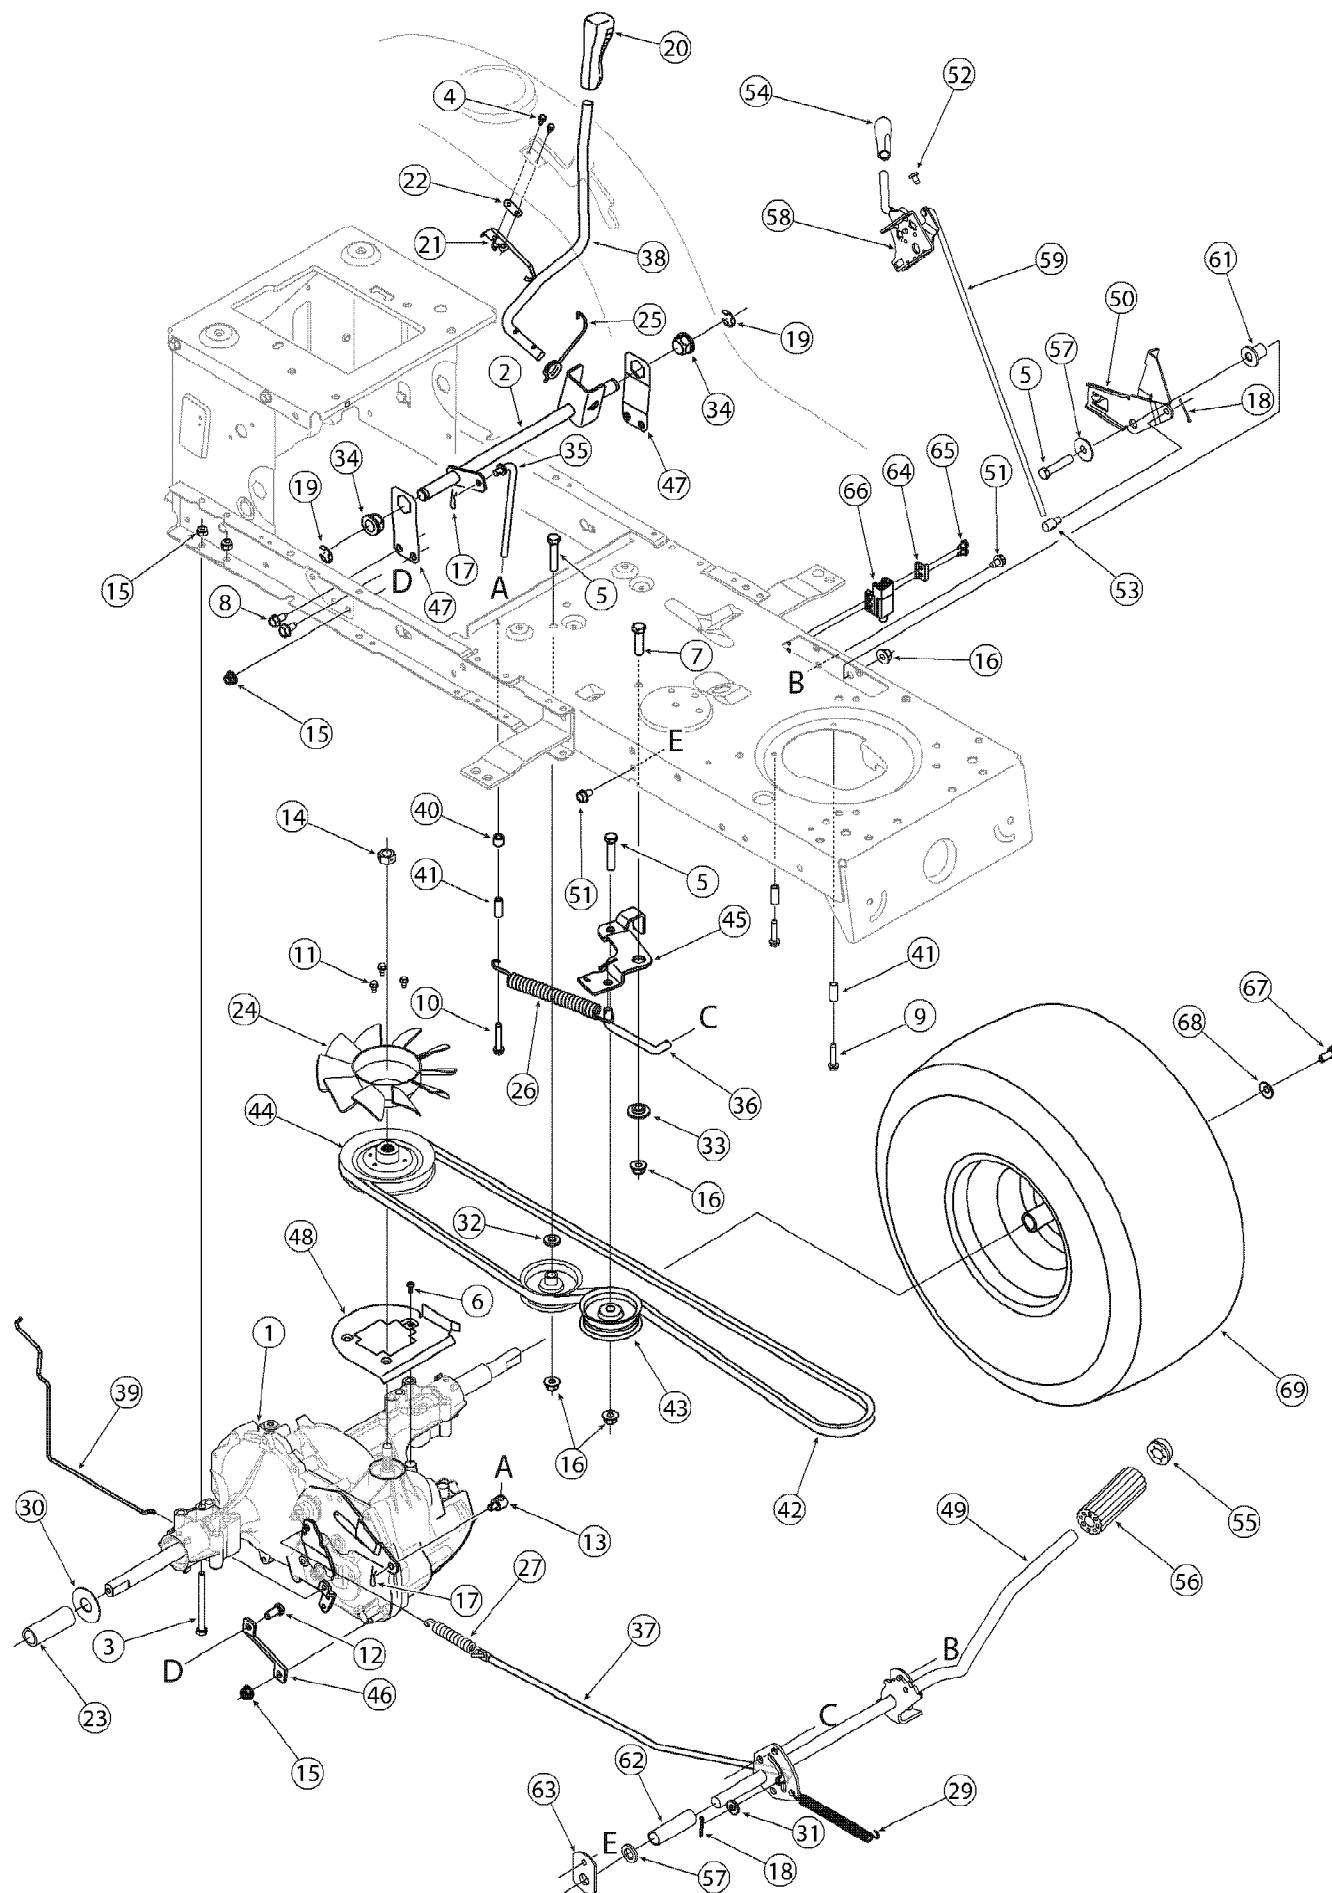

13A2791G790 LT-542H (2005)  
Deck Assembly 42 inch

Page 4 of 29

Ref #	Part Number	Qty	S/P/F	Description
1	618-0624	1	S	Spindle Assembly, Pul, 6.23" Dia
2	683-04138	1	S	Brake Assembly, Deck
3	683-04162	1	S	Deck Shell, 42" (w/ Wheel Brackets)
3	683-04165	1	S	Deck Shell, 42" (w/o Wheel Brackets)
4	683-04167	1	S	Brake Assembly, Deck
5	683-0254B	1	/P	Bracket Assembly, Deck, Hanger LH
6	710-3015	1	/P	Screw, 1/4-20, .750, Gr5
7	710-0650	1	/P	Screw, 5/16-18, 0.875
8	710-0817	1		Screw, 5/16-18, 1.250
9	710-0726	1	/P	Screw, 5/16-12, 0.750
10	710-3144	1	/P	Screw, 3/8-16, 2.00, Gr5
11	710-0778	1	/P	Screw, 1/4-20, 1.500
12	710-3008	1	/P	Screw, 5/16-18, .75, Gr5
13	710-0134	1	/P	Carriage Screw, , 1/4-20 x .62
14	711-04069	1	S	Pin, Grasscatcher, 1/4-20
15	712-3006	1	/P	Nut, Hex, 1/4-20, Gr5
16	712-0417A	1	/P	Nut, Flange, 5/8-18
17	712-04064	1	/P	Nut, Flange Lock, 1/4-20, GrF, Nylon
18	712-04063	1	/P	Nut, Flange Lock, 5/16-18, GrF, Nylon
19	712-04065	1	/P	Nut, Flange Lock, 3/8-16, GrF, Nylon
20	712-0641	1	S	Nut, Hex, M16-1.5
21	712-3083	1	/P	Nut, Hex Lock, 1/2-13, Gr8, Nylon
22	712-0206	1	S	Nut, Hex, 1/2-13, Gr5
23	714-0104	1	S	Pin, Cot, .072 Dia. x 1.13
24	717-04074	1	S	Gear, Deck Adjustment
25	726-0233	1	/P	Nut, Push, .25 ID x .50 OD
26	732-0308A	1	/P	Spring, Extension, .50 Dia. x 6.37
27	732-04287	1		Spring, Extension, .50 Dia. x 6.375
28	734-0973	1	/P	Wheel, Deck 5.0 x 1.38
29	736-0119	1	S	Washer, Lock, 5/16
30	736-0270	1	/P	Washer, Bell, .265 x .75 x .062
31	736-0289	1	S	Bushing, Shoulder, .320 ID x .135
32	736-0267	1	S	Washer, Flat, .385 x .87 x .06
33	736-0225	1	/P	Washer, Lock, 5/8, Internal Tooth
34	736-0187	1	/P	Washer, Flat, .64 x 1.24 x .06
35	738-0373	1	S	Screw, Shoulder, .498 x 1.53, 3/8-16
36	738-04146	1		Plug, Screw, M16 x 1.5
37	738-04162A	1	/P	Spacer, Shoulder, .8540 x .190
38	742-0616A	1	S	Blade, 21.23", Star 3-in-1
39	731-2363	1	/P	Mulch Plug
40	747-04379	1	S	Control Rod, Brake
41	747-04269A	1	/P	Deck Rod, Front Adjustable
42	748-04069	1		Pivot Cup, Deck Lift
43	750-0566A	1	/P	Spacer, .260 x .372 x 1.030
44	754-04060B	1	S	Belt, V-Type
45	756-04129	1	S	Idler Pulley, 4.25" Dia.
46	712-3087	1	/P	Wing Nut, 1/4-20
47	783-04327	1		Cover, Belt, 6.00 Dia.
48	783-1146A	1	S	Deck Skirt
49	710-0599	1	/P	Screw, 1/4-20, .500
50	731-1032B	1	S	Chute Assembly, Discharge
51	750-04446	1		Spacer, 1.46"
52	710-3085	1	/P	Screw, 5/16-18, 3.50, Gr5