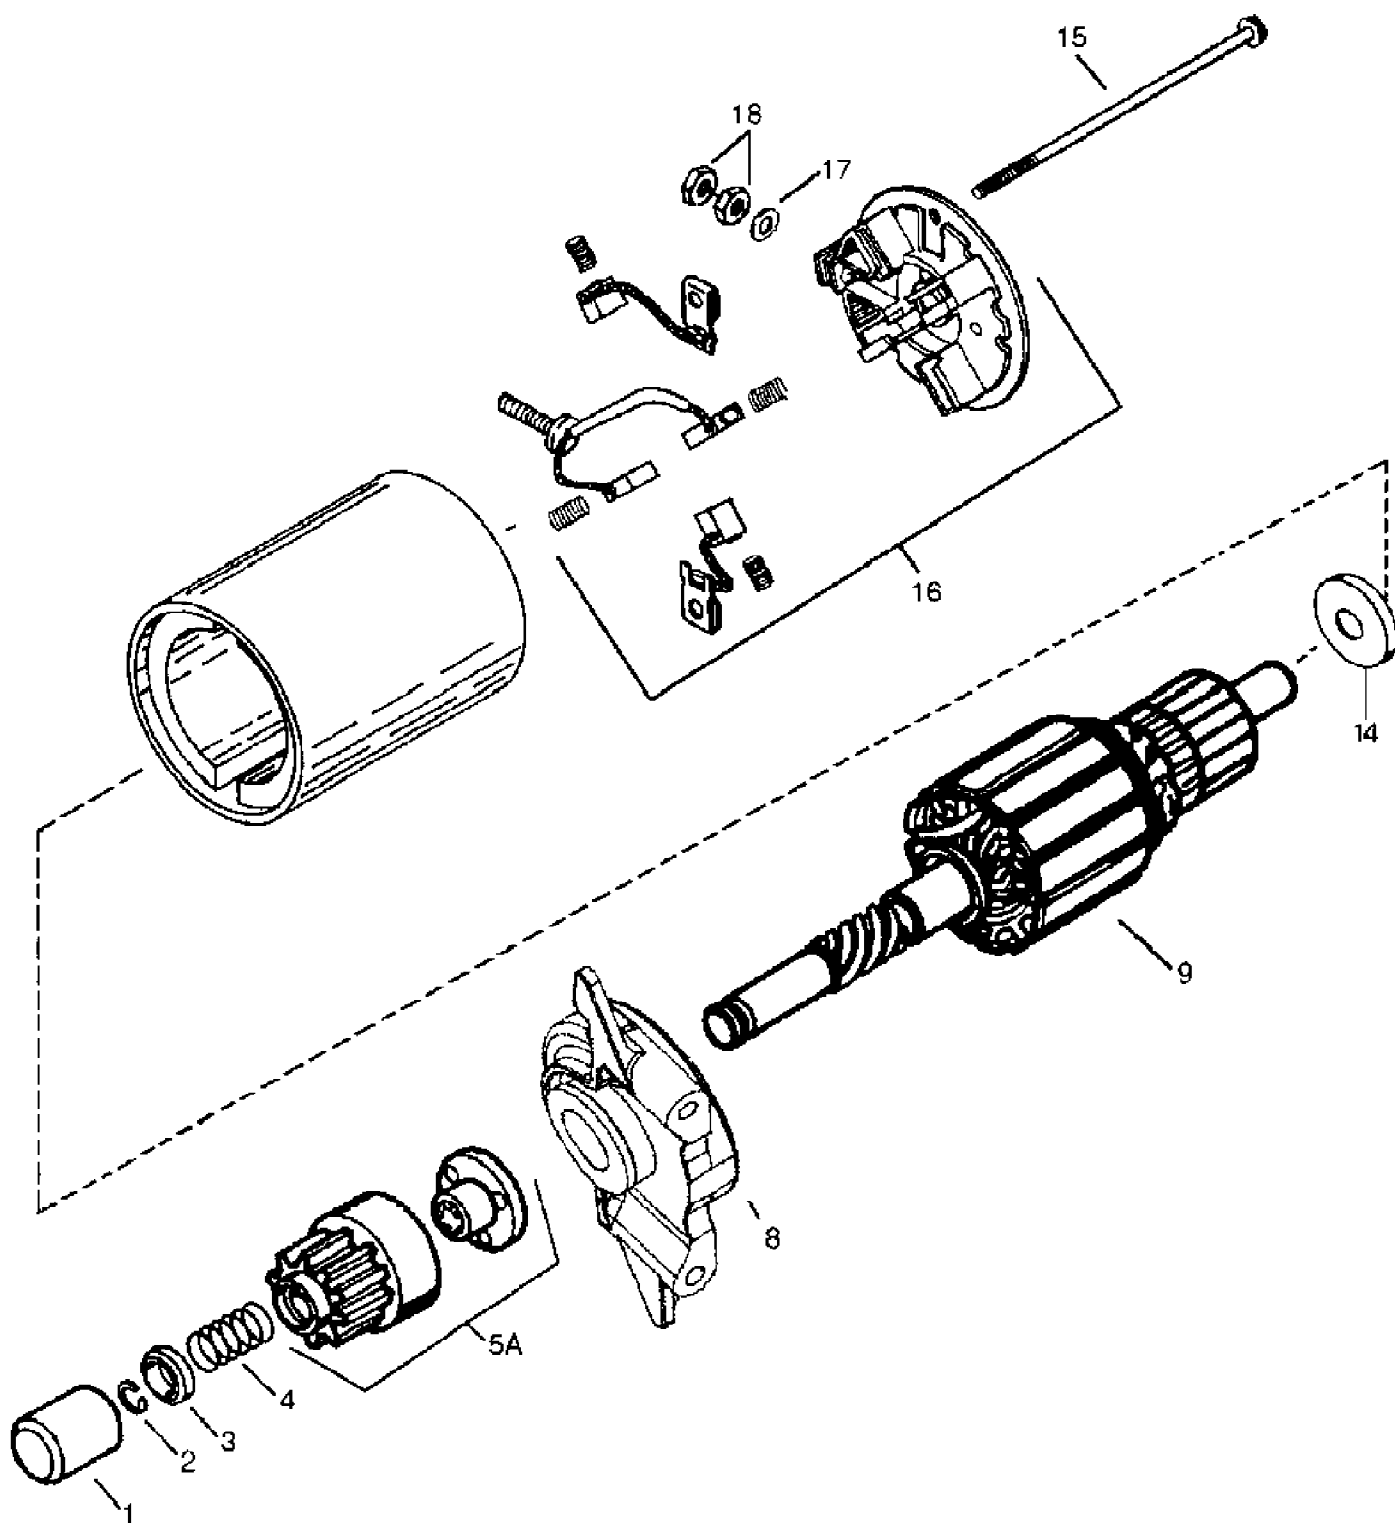

13A2791G790 LT-542H (2005)
Starter

Page 27 of 29

Ref #	Part Number	Qty	S/P/F	Description
	TC-37284	1	/P	Electric Starter (12 Volt)
1	TC-33841	1		Dust Cover
2	TC-33842	1		Retainer Ring
3	TC-33843	1		Spring Retainer
4	TC-33854	1		Anti-drift Spring
5A	TC-36853	1		Gear & Nut (Incl. 2)
8	TC-37354	1		Drive End Cap Assembly
9	TC-37355	1		Armature
14	TC-35897	1		Thrust Washer
15	TC-36856	1		Case Bolt
16	TC-37356	1		End Cap & Brush Card Ass'y (Incl.14,17 & 18)
17	TC-650168	1		Washer
18	TC-650864	1	/P	Nut