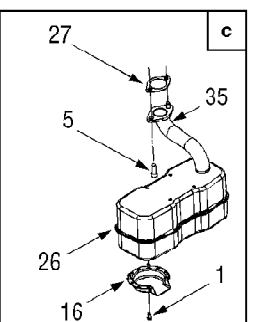

13A2791G790 LT-542H (2005)
Engine Accessories

Page 9 of 29

Ref #	Part Number	Qty	S/P/F	Description
1	710-0148	1	/P	Screw, #8-32, .375
2	710-0896	1	/P	Self-tapping Screw, 1/4-14, .625
3	710-0726	1	/P	Self-tapping Screw, 5/16-12, .75
4	710-1237	1		Screw, #10-32, .625
5	710-1314A	1	/P	Socket Cap Screw, 5/16-18, .625
6	710-1315	1	/P	Self-tapping Screw, 3/8-16, 1.25
7	751-0813A	1	/P	LH Exhaust Pipe
8	721-0460	1		Exhaust Gasket
9	725-0157	1	/P	Cable Tie, 7.4"
10	726-0205	1	/P	Hose Clamp, .490
11	710-0599	1	/P	Screw, 1/4-20, 0.500
12	751-10111	1		Muffler, Exhaust
13	751-0814A	1	/P	RH Exhaust Pipe
14	751B221535	1	/P	Casing Clamp
15	751-0535	1		Fuel Line Hose
16	751-0564A	1	S	Muffler Deflector
17	751-0616A	1	S	Muffler, Twin Inlet
18	751-0650B	1	/P	RH Exhaust Pipe
19	751-0651B	1	/P	LH Exhaust Pipe
20	751-3140	1	S	Oil Drain Valve
21	751-3141	1	S	Oil Drain Hose
22	751-3142	1		Oil Drain Cap
23	783-0615D	1	S	Muffler Heat Shield
24	783-0625C	1	/P	Engine Heat Shield
25	731-1682A	1	/P	Oil Drain Sleeve
26	751-0617A	1	S	Muffer, Single Inlet
27	721-0208	1	S	Exhaust Gasket
28	737-0143	1	S	Oil Drain Cap, 3/8-18
29	737-0199	1	S	Oil Drain Pipe, 3/8-16, 2.0
30	751B213146	1	/P	Casing Clamp
31	751-0619B	1	S	Exhaust Pipe
32	710-0227	1	/P	Screw, #8-18 x .50
33	710-3029	1	/P	Hex Screw, 7/16-20, 1.25
34	711-1044	1	S	Belt Keeper Pin, 5/16, 4.75
35	751-0622	1	S	Exhaust Pipe
36	712-0271	1	/P	Hex Sems Nut, 1/4-20
37	721-0348	1		Exhaust Gasket
38	751-0620	1	S	Exhaust Pipe