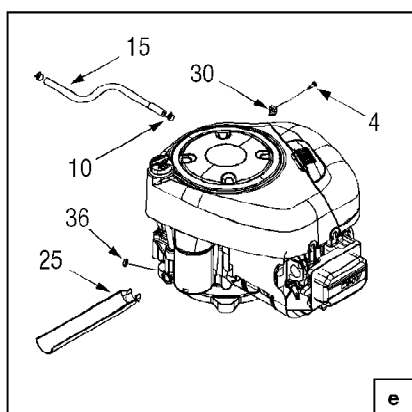

13A2791G790 LT-542H (2005)
Engine Accessories

Page 9 of 29

Ref #	Part Number	Qty	S/P/F	Description
1	710-0148	1	/P	Screw, #8-32, .375
2	710-0896	1	/P	Self-tapping Screw, 1/4-14, .625
3	710-0726	1	/P	Self-tapping Screw, 5/16-12, .75
4	710-1237	1		Screw, #10-32, .625
5	710-1314A	1	/P	Socket Cap Screw, 5/16-18, .625
6	710-1315	1	/P	Self-tapping Screw, 3/8-16, 1.25
7	751-0813A	1	/P	LH Exhaust Pipe
8	721-0460	1		Exhaust Gasket
9	725-0157	1	/P	Cable Tie, 7.4"
10	726-0205	1	/P	Hose Clamp, .490
11	710-0599	1	/P	Screw, 1/4-20, 0.500
12	751-10111	1		Muffler, Exhaust
13	751-0814A	1	/P	RH Exhaust Pipe
14	751B221535	1	/P	Casing Clamp
15	751-0535	1		Fuel Line Hose
16	751-0564A	1	S	Muffler Deflector
17	751-0616A	1	S	Muffler, Twin Inlet
18	751-0650B	1	/P	RH Exhaust Pipe
19	751-0651B	1	/P	LH Exhaust Pipe
20	751-3140	1	S	Oil Drain Valve
21	751-3141	1	S	Oil Drain Hose
22	751-3142	1		Oil Drain Cap
23	783-0615D	1	S	Muffler Heat Shield
24	783-0625C	1	/P	Engine Heat Shield
25	731-1682A	1	/P	Oil Drain Sleeve
26	751-0617A	1	S	Muffer, Single Inlet
27	721-0208	1	S	Exhaust Gasket
28	737-0143	1	S	Oil Drain Cap, 3/8-18
29	737-0199	1	S	Oil Drain Pipe, 3/8-16, 2.0
30	751B213146	1	/P	Casing Clamp
31	751-0619B	1	S	Exhaust Pipe
32	710-0227	1	/P	Screw, #8-18 x .50
33	710-3029	1	/P	Hex Screw, 7/16-20, 1.25
34	711-1044	1	S	Belt Keeper Pin, 5/16, 4.75
35	751-0622	1	S	Exhaust Pipe
36	712-0271	1	/P	Hex Sems Nut, 1/4-20
37	721-0348	1		Exhaust Gasket
38	751-0620	1	S	Exhaust Pipe